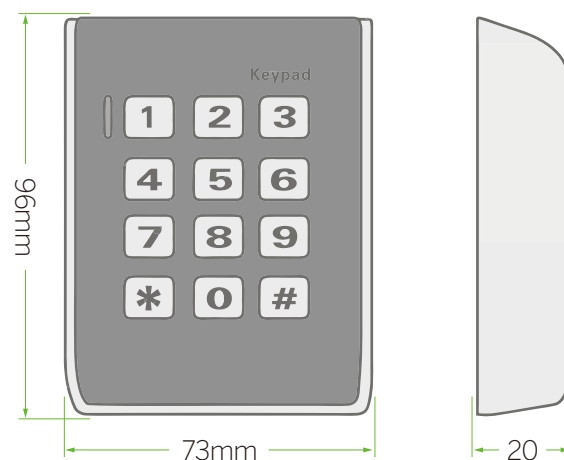

Dimensions(mm)

S4A Industrial Co., Limited

Address: 6th Floor, Haotai Industrial Zone, Minzhi road,
Longhua District, Shenzhen. CN 518131

Tel: +86 755 29450011

www.s4a-access.com / Email: sales@s4a-access.com
Mob/Whatsapp/Wechat/Viber: +86 134 1050 0721